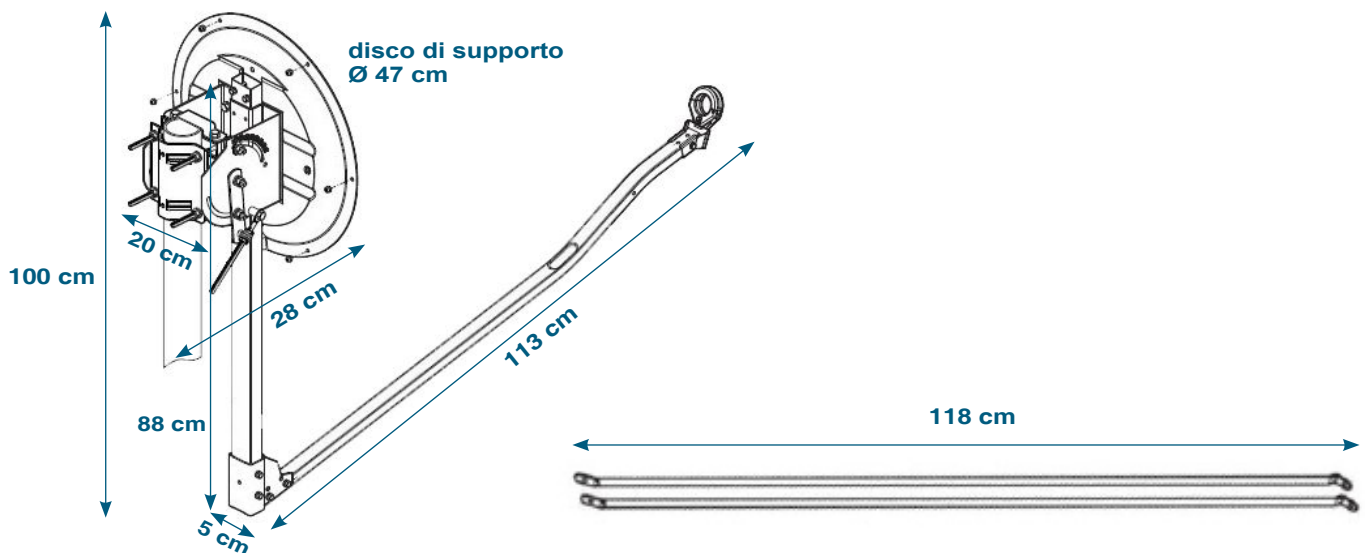

AZ/EL support for dishes PO 150 G series

art. 11-136 SUPP. AZ/EL G

Fixed support of steel with zinc plating, for dishes of Ø 150 mm.
Equipped with arm complete of feeder clamp for LNB with neck Ø 40 mm.
Matchable with dish **art. 11-135 PO 150 G**.
To be purchase separately from reflectors.

Characteristics

- Stainless steel screws
- Mast clamp with double fasteners

| Code | 11-136 | |
|-----------------|----------------|-------------------------|
| Item | SUPP. AZ/EL G | |
| Color | white RAL 7035 | |
| For dishes | cm | art. 11-135 |
| Ø Feeder clamp | mm | 40 |
| Elevation angle | ° | 20 ÷ 90 |
| Mast clamp | mm | 55 ÷ 100 |
| Weight | Kg | 23,8 (with art. 11-135) |

| Packaging | No. pieces | No. pack | Dimensions LxWxH (mm) | Weight (Kg) |
|-------------|------------|----------|-----------------------|-------------|
| Single pack | 1 | 1 | 500x485x240 | 9,0 |

Usable with the dish shown below:

Aluminium, Ø 150 mm
Cod. 11-135 PO 150 G

Content of each pack: