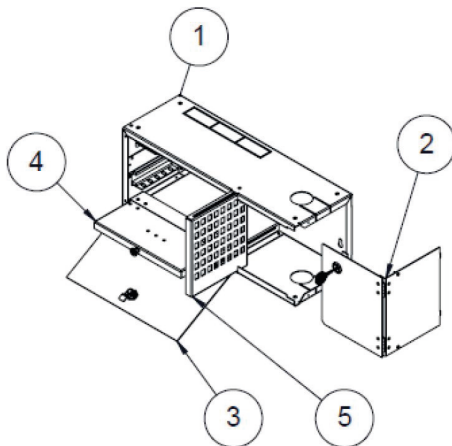

Optical boxes for wall mounting of optical components

art. 19-460 FO-ROE

Optical box to be used as a ROE (Building optical distributor) in multi-fiber building systems, as required by Law 164/2014.

It is located in a technical space at the base of the building, it is the connecting element between the network of TLC operators and the condominium's internal distribution network.

Equipped with:

- Extractable panel with no. 24 SC/APC adapter included
- Extractable shelf for insertion of chassis
- Splitters placing
- Two separate lockable spaces
- Top, bottom and rear cables entry
- Brackets to adapt the ROE and make it fit inside a 19" rack

1. Frame structure
2. Side panel and right door
3. Left door
4. Extractable tray for chassis
5. Extractable panel with no. 24 SC/APC adapters included

Code	19-460	
Item	FO-ROE	
Dimensions (LxWxH)	mm	445 x 152 x 180
Weight	Kg	3,0
Material	15/10 Steel	
Color	White	