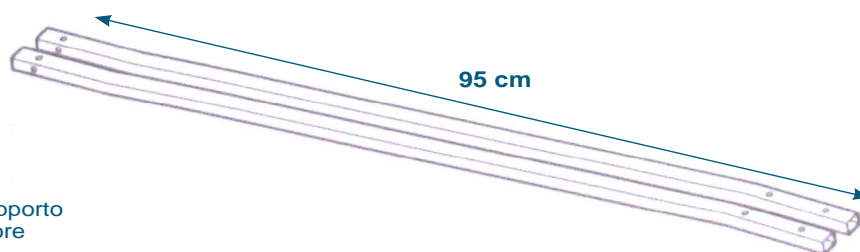

### art. 11-125 SUPP. AZ/EL/76 G

Fixed support of steel with zinc plating, for dishes of Ø 120 mm.  
Equipped with arm complete of feeder clamp for LNB with neck Ø 40 mm.

Matchable with the following dishes:

#### Characteristics

- Stainless steel screws
- Mast clamp with double fasteners

Code	11-125	
Item	SUPP. AZ/EL/76 G	
Color	white RAL 7035	red RAL 8012
For dishes	cm art. 11-120	art. 11-122
Ø Feeder clamp	mm	40
Elevation angle	°	20 ÷ 50
Mast clamp	mm	55 ÷ 100
Weight	Kg 15,1 (with art. 11-120 or 11-122)	