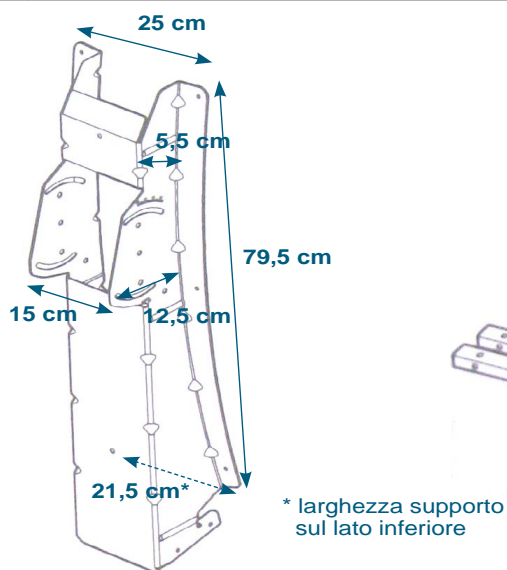

### art. 11-125 SUPP. AZ/EL/76 G

Fixed support of steel with zinc plating, for dishes of Ø 120 mm.  
Equipped with arm complete of feeder clamp for LNB with neck Ø 40 mm.

Matchable with the following dishes:

#### Characteristics

- Stainless steel screws
- Mast clamp with double fasteners

Code	11-125	
Item	SUPP. AZ/EL/76 G	
Color	white RAL 7035	red RAL 8012
For dishes	cm art. 11-120	art. 11-122
Ø Feeder clamp	mm	40
Elevation angle	°	20 ÷ 50
Mast clamp	mm	55 ÷ 100
Weight	Kg 15,1 (with art. 11-120 or 11-122)	

Packaging	No. pieces	No. pack	Dimensions LxWxH (mm)	Weight (Kg)
Single pack	1	1	1000x280x190	9,0
Multi-pack	5	1	1000x280x950	45,0

#### Usable with the dishes shown below:

Aluminium, Ø 120 mm  
Art. 11-120 PO 120 G

Aluminium, Ø 120 mm  
Art. 11-122 PO 120 G/R