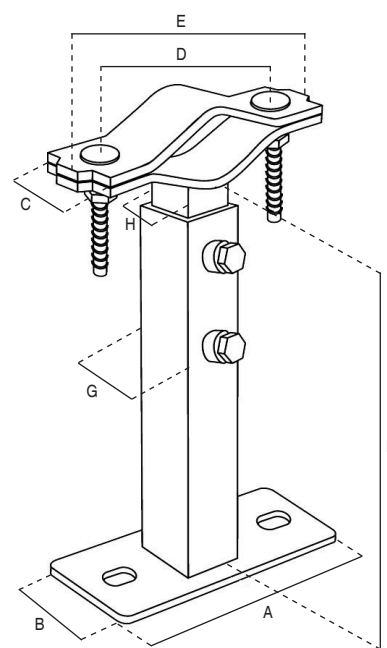

Emilia Wall Brackets

light

art. 07-686

ZANCA LEGGERA 15/23

Bracket with adjustable height (15 to 23 cm).
 Ideal for fixing masts used in the antennas and dishes installation.

Equipped with welded plate on the base with two holes for wall mounting using anchor bolts or threaded rods.

The tubes are made of steel, electrolytically galvanized.

The measures are in mm, unless otherwise specified.

Dimensional and thickness tolerances are allowed by the regulations that establish the quality of the raw materials used.

Articolo	07-686	
Sigla	ZANCA LEGGERA 15/23	
SQUARE POLE		
Height	cm	15 ÷ 23 (F)
Internal tube side	mm	25 (G)
Internal tube thickness	mm	1,5
External tube side	mm	20 (H)
External tube thickness	mm	1,5
PLATE		
Thickness	mm	4
Length	mm	110 (A)
Width	mm	50 (B)
FIXING HOLES		
No.	2	
Dimensions	mm	15x10
U-BOLTS		
Length	mm	125 (E)
Width	mm	30 (C)
Thickness	mm	4
For masts Ø	mm	25 ÷ 60
Screws	M8x60 mm	
Distance between screws holes	mm	95 (D)

Packaging

Package	No. pieces	Dimensions LxWxH (mm)	Weight (Kg)
Single pack	1	170x130x35	0,775
Multi-pack	20	425x325x205	16