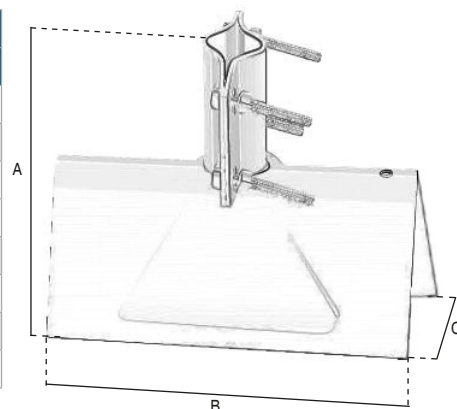

Tiles

for masts

art. 07-567/L

TEGOLA LIGURE UNIVERSALE

It is a galvanized steel tile.

It is made of steel, electrolytically galvanized.

The measures are in mm, unless otherwise specified.

Dimensional and thickness tolerances are allowed by the regulations that establish the quality of the raw materials used.

Code	07-567/L	
Item	TEGOLA LIGURE UNIVERSALE	
Height	mm	190 (A)
Dimensions	mm	240 (B); 175 (C)
Thickness	mm	1,8
FIXING PLATES		
Dimensions	mm	90x90
Thickness	mm	2,5
For masts Ø	mm	25 ÷ 50
Screws	M8x50 mm	

Single packaging

Packaging	Dimensions LxWxH (mm)	Weight (Kg)
Tile	194x200x250	1,1